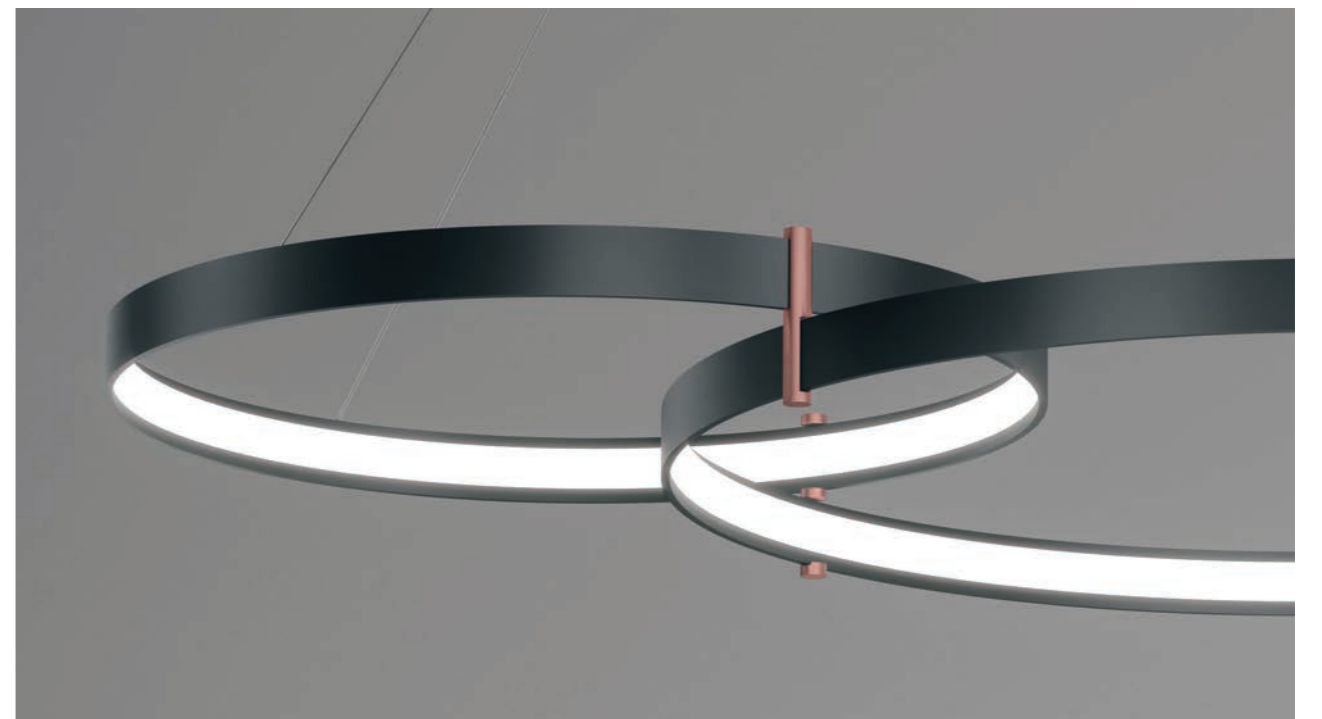

ANELLO DOUBLE SUSPENSION